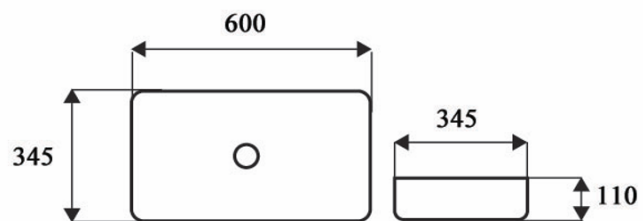

BEZZONI CONCRETE

BASIN

EDGE COLLECTION

CON-EDGE-R-SA/LG

Finish: Concrete

Features:

- Available in: taupe, light grey, dark grey
- No tap hole or overflow
- Requires waste (not included)
- Capacity: 22 Litres