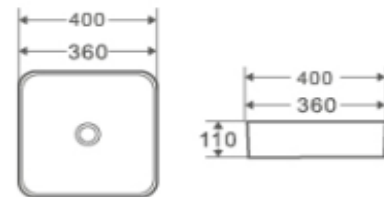

BEZZONI WHITE COLLECTION

BASIN

Square Basin No Tap Hole

P-SB-NTH-GW

Finish: Gloss White

Features:

- Available in classic Gloss White finish
- No tap hole or overflow
- Requires waste (not included)
- Capacity: 17 Litres