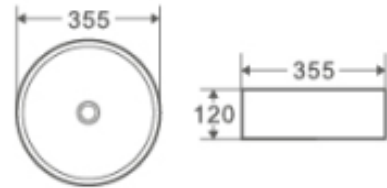

BEZZONI WHITE COLLECTION

BASIN

Round Basin No Tap Hole

P-RB-NTH-GW

Finish: Gloss White

Features:

- Available in classic Gloss White finish
- No tap hole or overflow
- Requires waste (not included)
- Capacity: 11 Litres