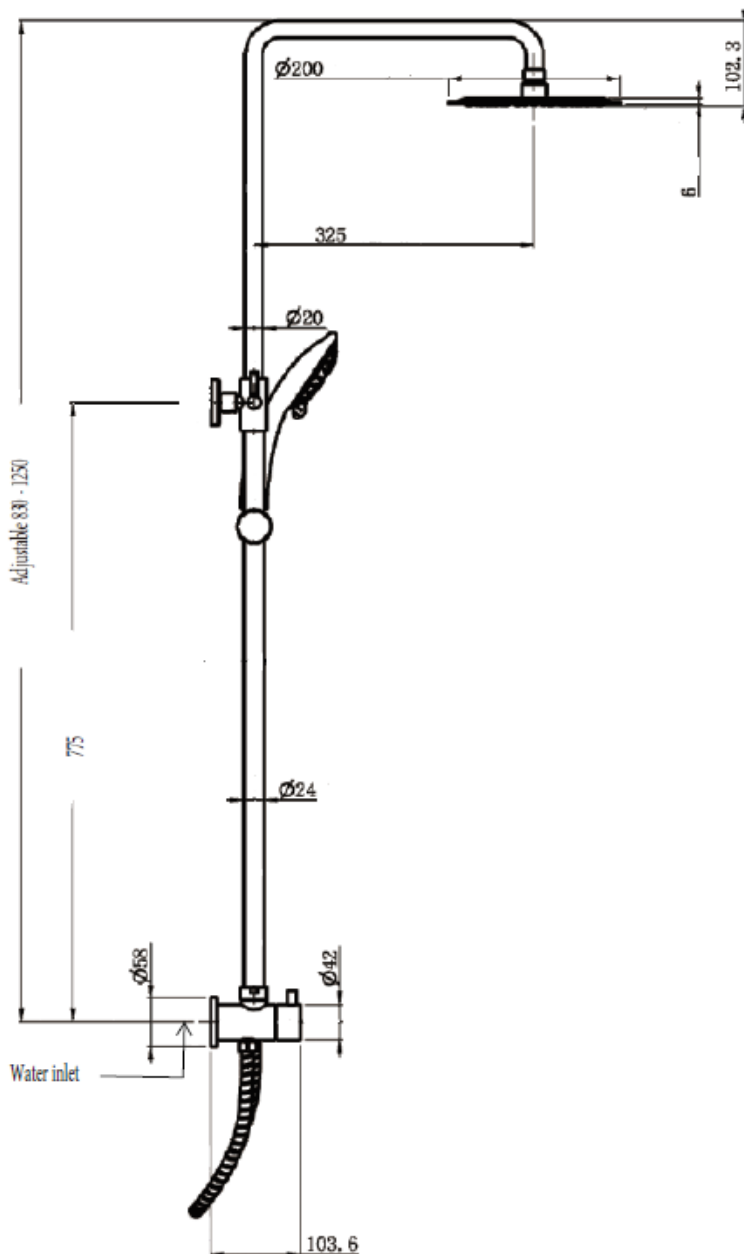

STREAM

Stream Shower Set

ST-SSR

Finish: Chrome Plate, Gunmetal PVD, Matt Black PVD, Satin Brass PVD, Satin Nickel PVD, Satin Rose Gold PVD

WARRANTY
15 years

*Conditions apply

BEZZONI
BY BARBEN

www.barben.com.au | Ph: 07 3890 8558

Dimensions are in millimetres and are subject to manufacturing variations. Barben reserves the right to vary specifications at any time without notice. Please confirm all particulars with our sales consultants prior to purchasing the product.