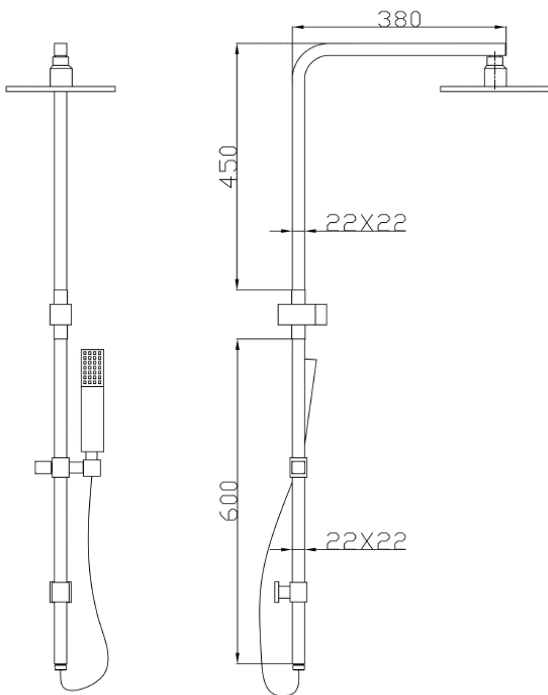

## Universal Shower Set Square

UN-SSS

Finish: Chrome Plate, Matt Black PVD

License No	1777
Registration No	S14047
AS/NZS	3662
Watermark	74867
Flow Rate	9L/m
Star Rating	3

**WARRANTY**  
**15 years**

\*Conditions apply

**BEZZONI**  
BY BARBEN

www.barben.com.au | Ph: 07 3890 8558

Dimensions are in millimetres and are subject to manufacturing variations. Barben reserves the right to vary specifications at any time without notice. Please confirm all particulars with our sales consultants prior to purchasing the product.