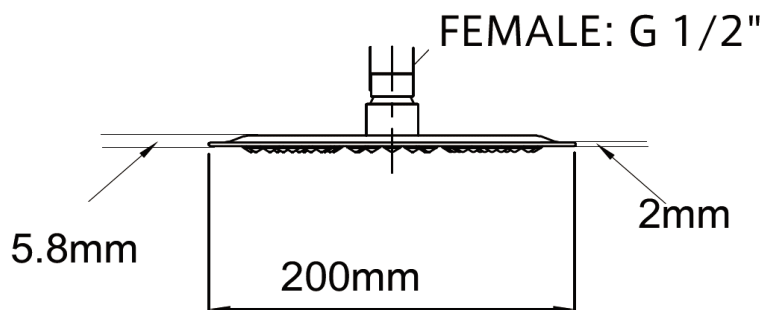

STREAM

Stream Round Shower Head (200mm)

ST-RSH-200-

Finish: Chrome Plate, Gunmetal PVD, Matt Black PVD, Satin Brass PVD, Satin Nickel PVD, Satin Rose Gold PVD

WARRANTY
15 years

*Conditions apply

BEZZONI
BY BARBEN

www.barben.com.au | Ph: 07 3890 8558

Dimensions are in millimetres and are subject to manufacturing variations. Barben reserves the right to vary specifications at any time without notice. Please confirm all particulars with our sales consultants prior to purchasing the product.