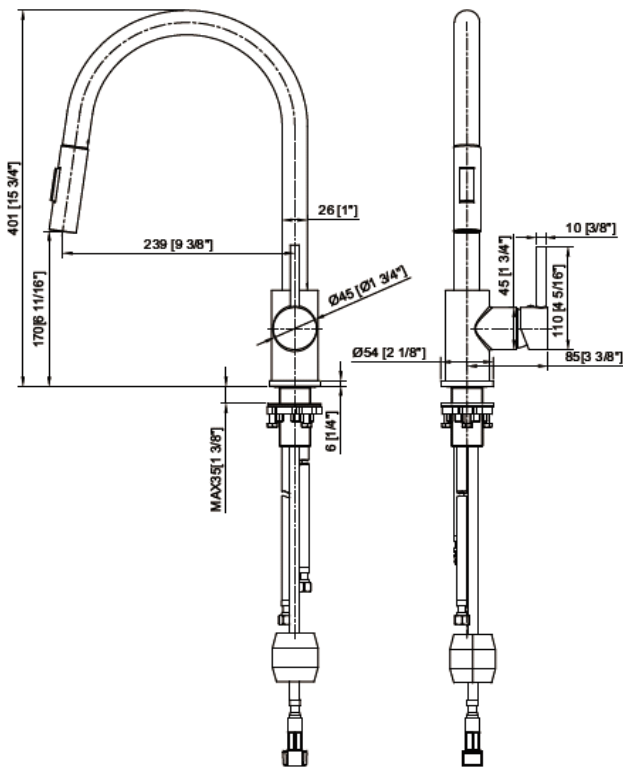

STREAM

Stream Kitchen Mixer Swanneck Spray

ST-KMSS

Finish: Chrome Plate, Gunmetal PVD, Matt Black PVD, Satin Brass PVD, Satin Nickel PVD, Satin Rose Gold PVD

License No	1777
Registration No	T35865
AS/NZS	3718
Watermark	74866
Flow Rate	4.5L/m
Star Rating	6

*Conditions apply

BEZZONI
BY BARBEN

www.barben.com.au | Ph: 07 3890 8558

Dimensions are in millimetres and are subject to manufacturing variations. Barben reserves the right to vary specifications at any time without notice. Please confirm all particulars with our sales consultants prior to purchasing the product.