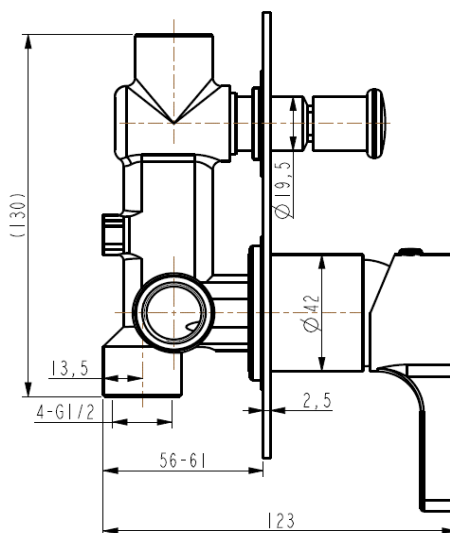

Soho Mixer Diverter

SO-MD

Finish: Chrome Plate, Gunmetal PVD, Matt Black PVD, Rose Gold PVD, Satin Brass PVD, Satin Chrome Plate

WARRANTY

15 years

*Conditions apply

BEZZONI
BY BARBEN

www.barben.com.au | Ph: 07 3890 8558

Dimensions are in millimetres and are subject to manufacturing variations. Barben reserves the right to vary specifications at any time without notice. Please confirm all particulars with our sales consultants prior to purchasing the product.

Version:1 2020