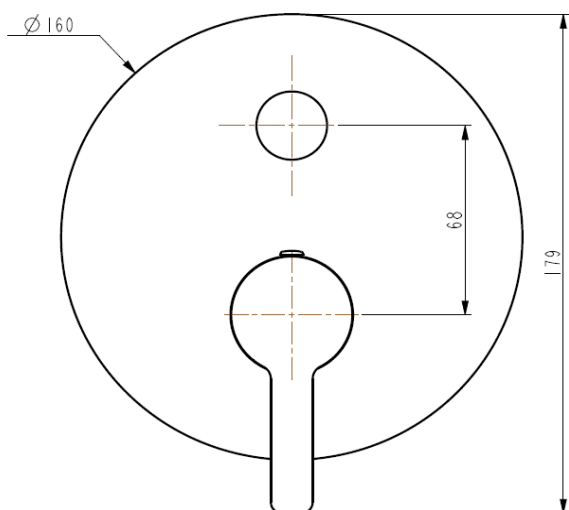

Soho Mixer Diverter

SO-MD

Finish: Chrome Plate, Gunmetal PVD, Matt Black PVD, Rose Gold PVD, Satin Brass PVD, Satin Chrome Plate

WARRANTY

15 years

*Conditions apply

BEZZONI
BY BARBEN

www.barben.com.au | Ph: 07 3890 8558

Dimensions are in millimetres and are subject to manufacturing variations. Barben reserves the right to vary specifications at any time without notice. Please confirm all particulars with our sales consultants prior to purchasing the product.

Version:1 2020