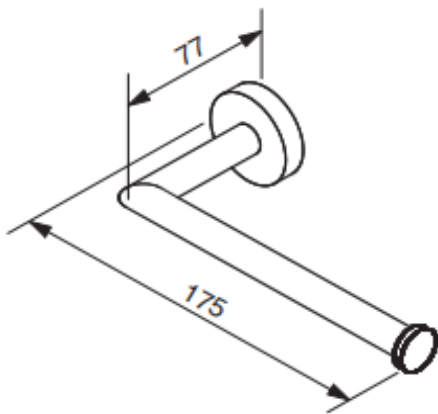

Plaza Toilet Roll Holder

PL-1309

Finish: Chrome

The Plaza range of accessories is a modern, yet affordable minimalist design that combines dual point fixings with functionality making it an ideal solution for multi-residential projects. The fusion of round sections with the mitred ends forms a sophisticated collection of accessories that will complement any bathroom design.

BEZZONI
BY BARBEN

www.barben.com.au | Ph: 07 3890 8558

Dimensions are in millimetres and are subject to manufacturing variations. Barben reserves the right to vary specifications at any time without notice. Please confirm all particulars with our sales consultants prior to purchasing the product.