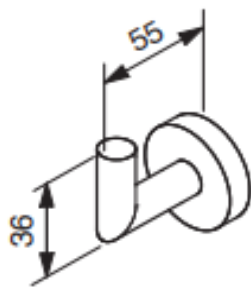

## Plaza Robe Hook

PL-105

Finish: Chrome

The Plaza range of accessories is a modern, yet affordable minimalist design that combines dual point fixings with functionality making it an ideal solution for multi-residential projects. The fusion of round sections with the mitred ends forms a sophisticated collection of accessories that will complement any bathroom design.

**WARRANTY**  
**7 years**

\*Conditions apply

**BEZZONI**  
BY BARBEN

www.barben.com.au | Ph: 07 3890 8558

Dimensions are in millimetres and are subject to manufacturing variations. Barben reserves the right to vary specifications at any time without notice. Please confirm all particulars with our sales consultants prior to purchasing the product.