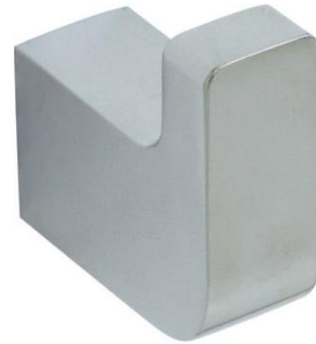

## Linea Robe Hook

LI-105

Finish: Chrome, Matt Black

Just as the name suggests the Linea Collection is a beautiful flowing range of accessories that combine contemporary straight lines and form with gentle rolling curves making it the ideal selection for your next project. Dual point fixings ensure the accessories are well anchored to the fixing surface and with solid brass componentry the collection is robust and ideally suited to hotel environments.