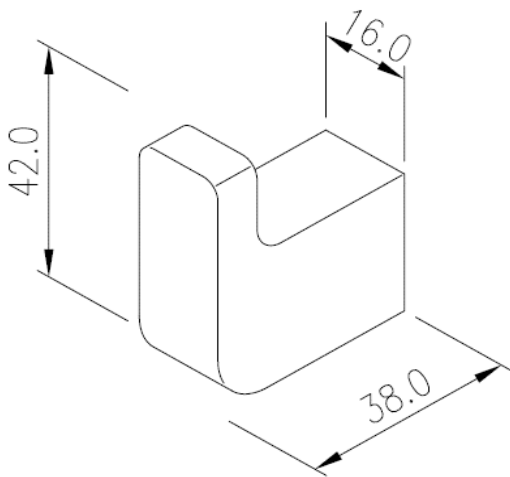

## Linea Robe Hook

LI-105

Finish: Chrome, Matt Black

Just as the name suggests the Linea Collection is a beautiful flowing range of accessories that combine contemporary straight lines and form with gentle rolling curves making it the ideal selection for your next project. Dual point fixings ensure the accessories are well anchored to the fixing surface and with solid brass componentry the collection is robust and ideally suited to hotel environments.