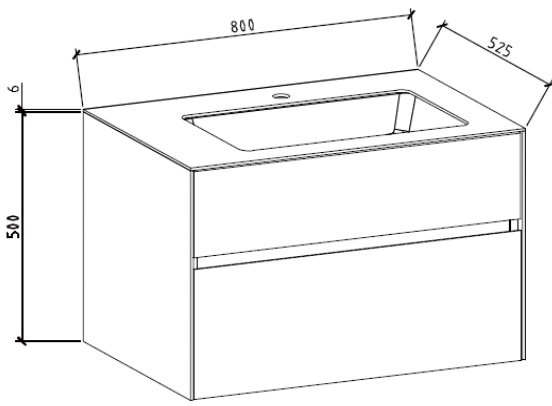

# Cabinet

## Cabinet

### CAB-COSMO

---

Countertop: Sintered stone slab.

Cabinet: Melamine board (MFC), European E1 standard, 45 ° oblique cut invisible drawer handle, up and down double-drawer, wooden drawer with DTC soft closing damping running system