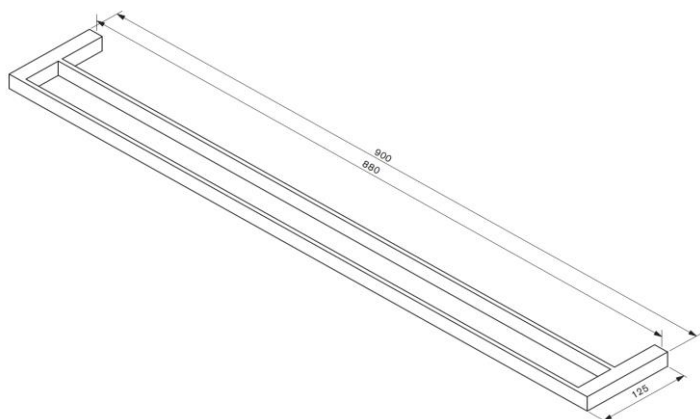

Axis Double Towel Rail (900mm)

AS-5019 (No back rail)

Finish: Polished Stainless Steel

The Axis collection of accessories is hand crafted from the highest quality stainless steel. Contemporary straight lines with the hint of subtle curves provide a range of stainless steel accessories with an exceptionally high quality mirror finish that will enhance the world's most innovative bathroom design creations. The hotel grade collection of accessories provide practicality, durability and timeless design.