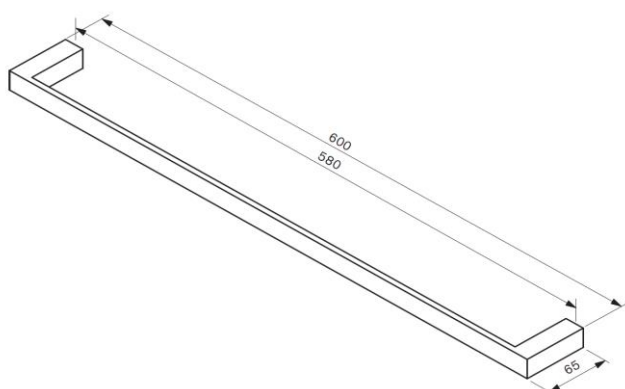

Axis Single Towel Rail (600mm)

AS-0016 (No back rail)

Finish: Polished Stainless Steel

The Axis collection of accessories is hand crafted from the highest quality stainless steel. Contemporary straight lines with the hint of subtle curves provide a range of stainless steel accessories with an exceptionally high quality mirror finish that will enhance the world's most innovative bathroom design creations. The hotel grade collection of accessories provide practicality, durability and timeless design.